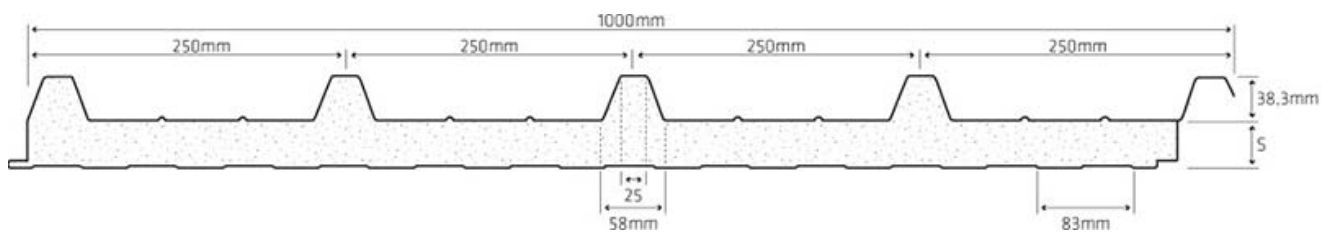

5 WAVES

Technical Data

Scheme

Measures

Thickness			
30	40	50	60

Colors