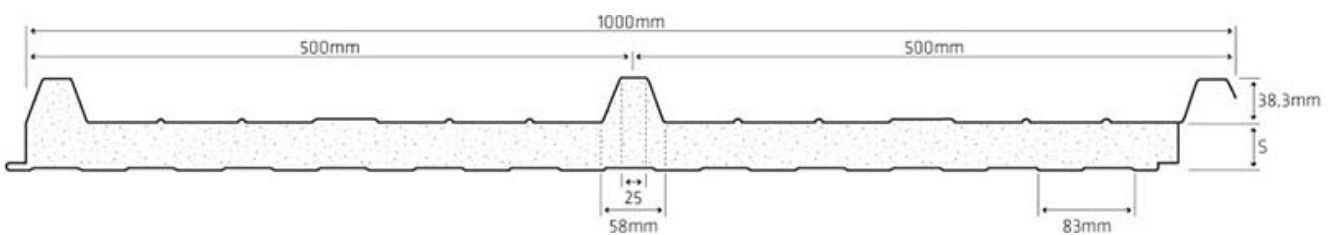

3 WAVES

Technical Data

Scheme

Measures

Thickness			
30	40	50	60

Colors